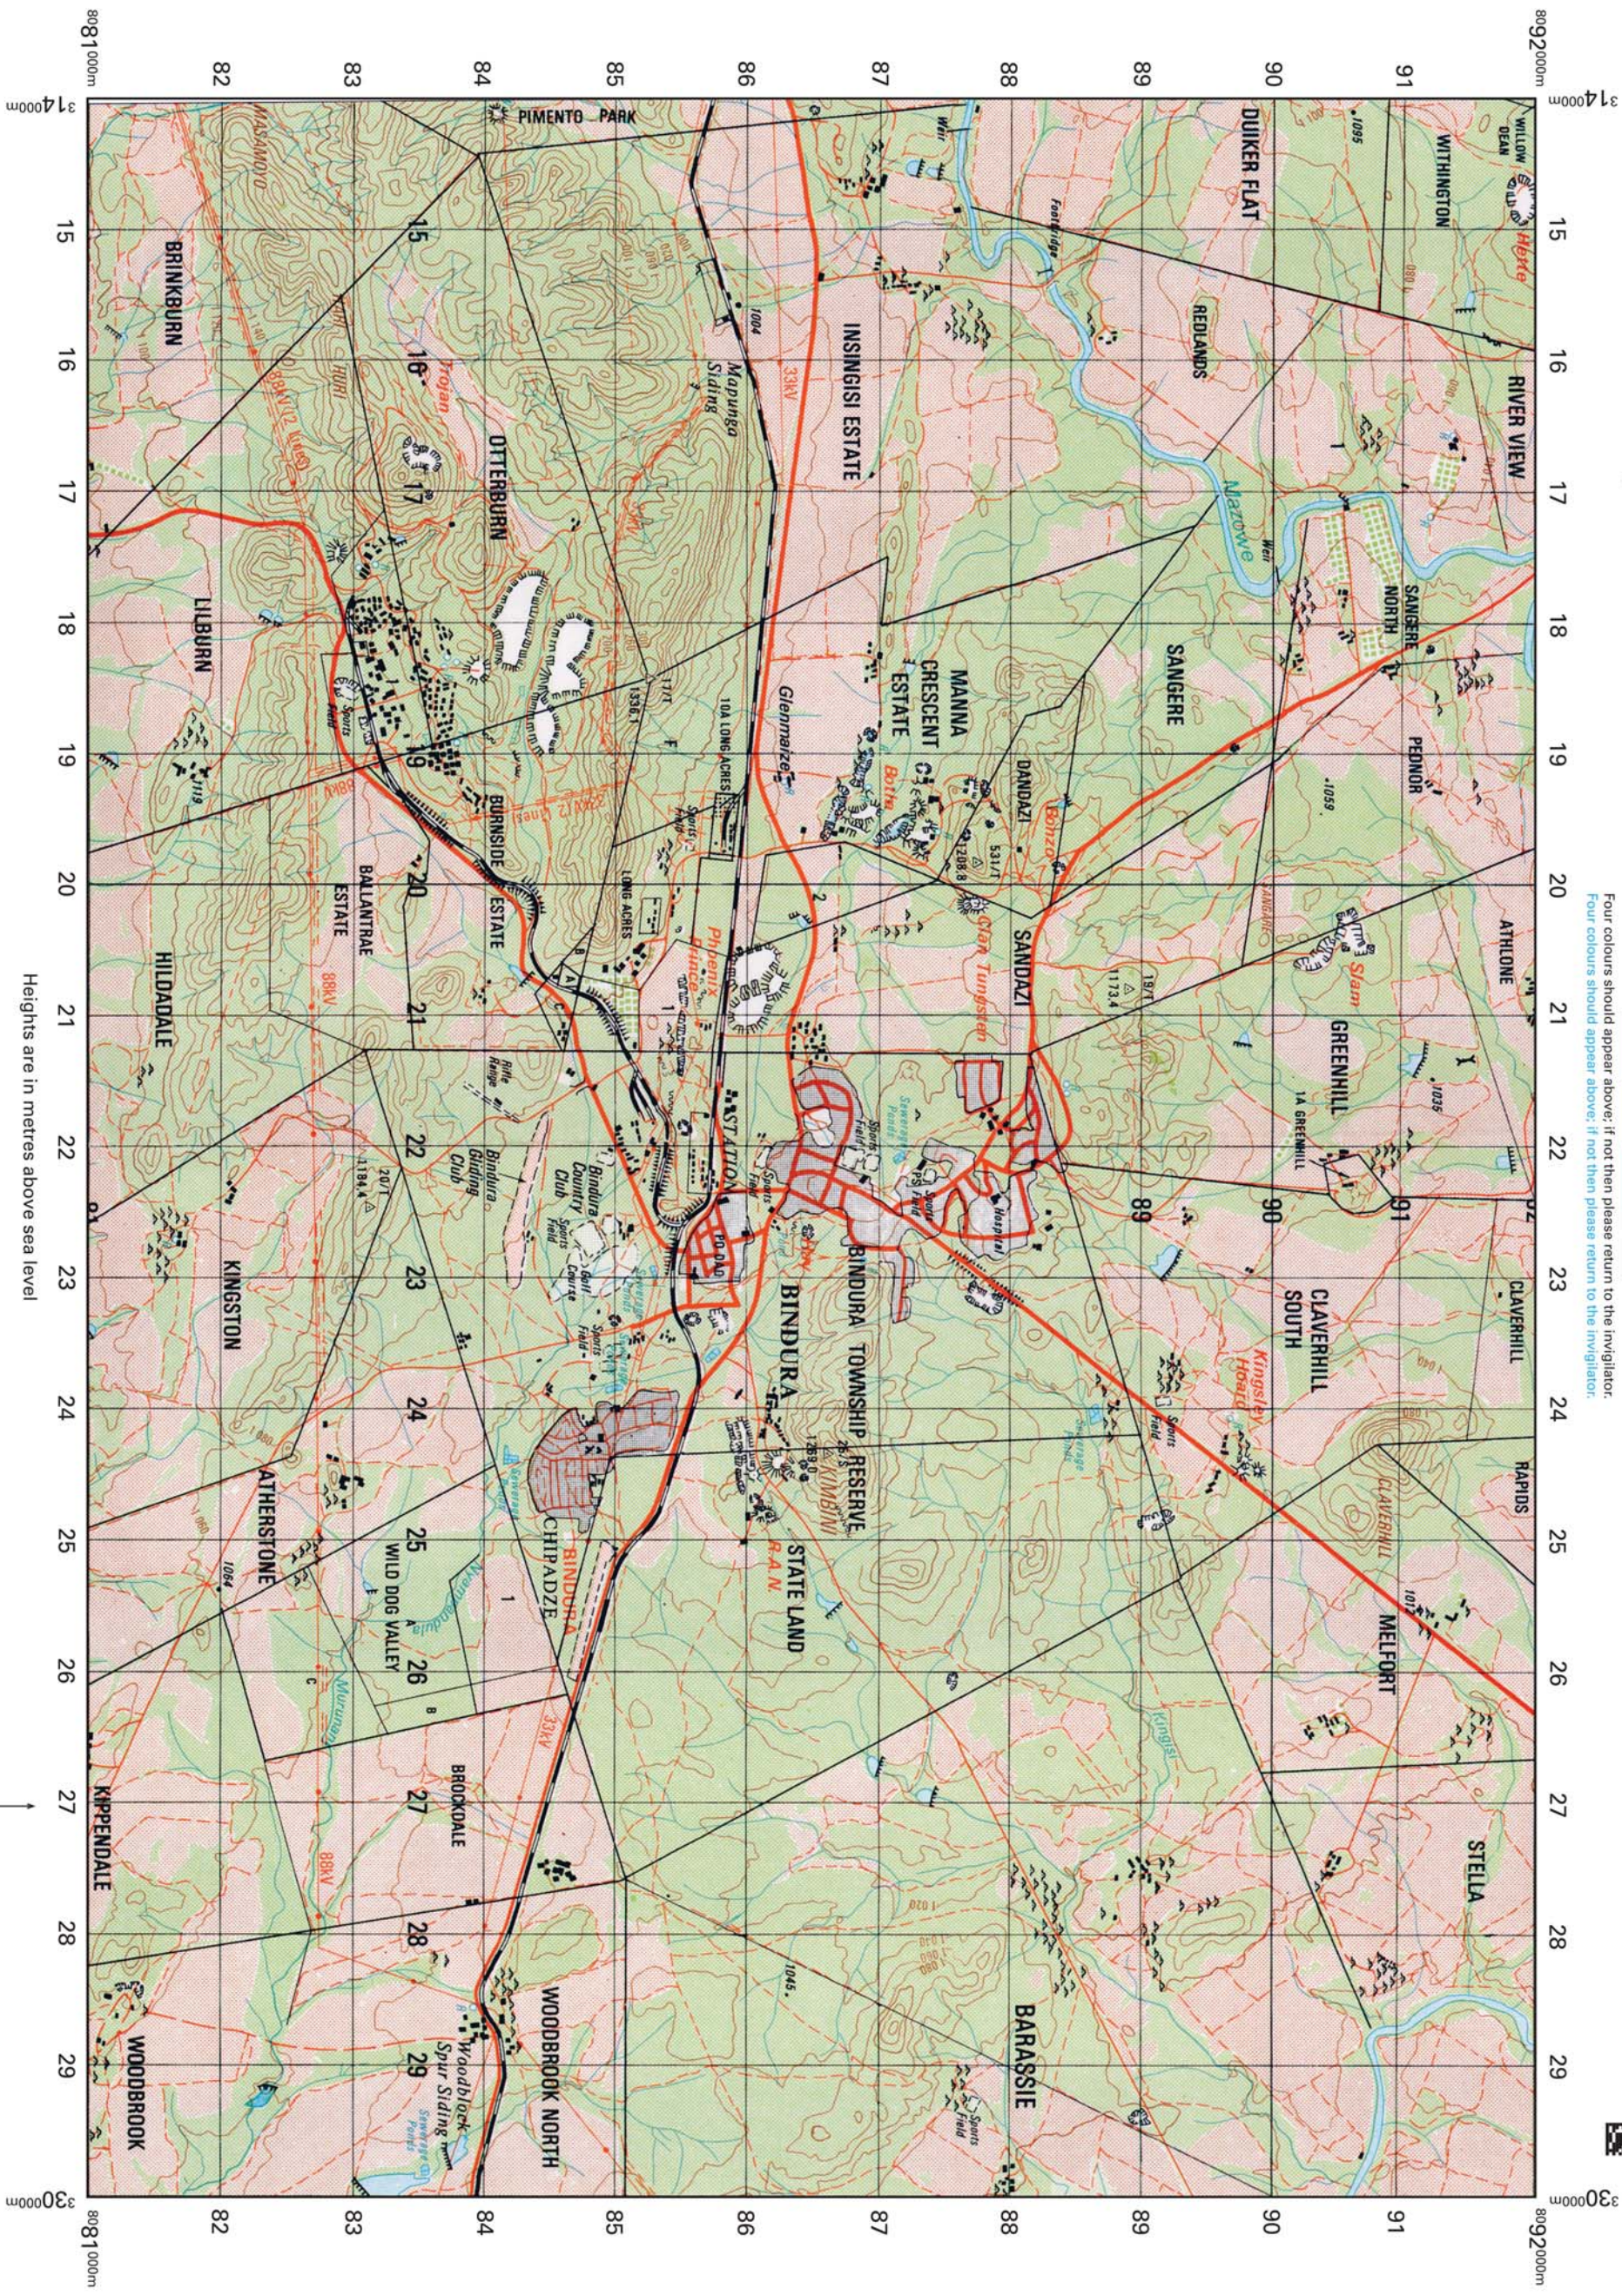

Bindura Township (Zimbabwe)

Four colours should appear above; if not then please return to the investigator.
Four colours should appear above; if not then please return to the investigator.

1:50 000 Scale

Extract No 90127

Heights are in metres above sea level

Scale 1:50 000

2 centimetres to 1 kilometre (one grid square)

1 kilometre = 0.6214 mile
1 mile = 1.6093 kilometres

Grid North